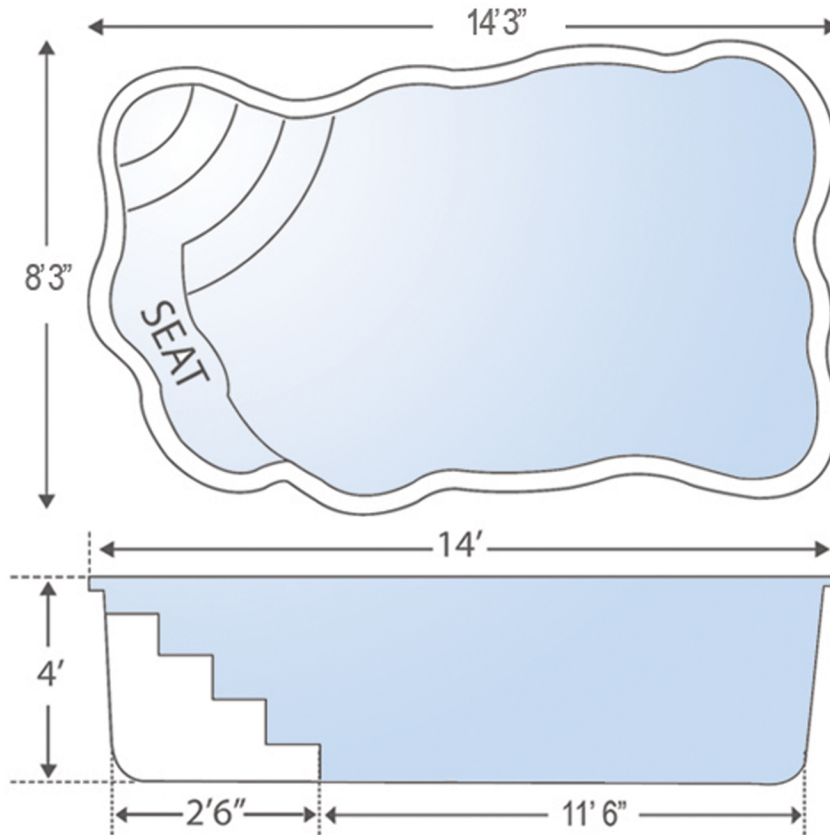

## Dig Diagram The Denver

It is important to have your excavator call to review the Dig Diagram prior to excavation. All dimensions are approximate. A 3" over dig must be added to the bottom for stone, along with a 2' by 3' trench from the pool hole to the area of equipment placement for plumbing and wiring.