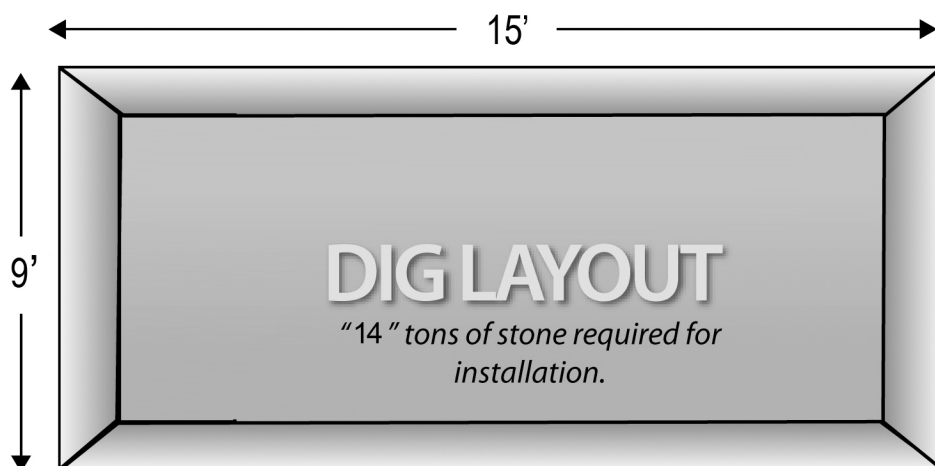

## Dig Diagram The Denver

It is important to have your excavator call to review the Dig Diagram prior to excavation. All dimensions are approximate. A 3" over dig must be added to the bottom for stone, along with a 2' by 3' trench from the pool hole to the area of equipment placement for plumbing and wiring.