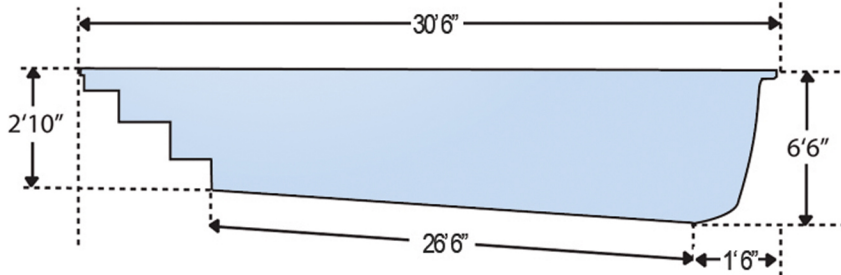

## Dig Diagram The Phoenix

It is important to have your excavator call to review the Dig Diagram prior to excavation. All dimensions are approximate. A 3" over dig must be added to the bottom for stone, along with a 2' by 3' trench from the pool hole to the area of equipment placement for plumbing and wiring.