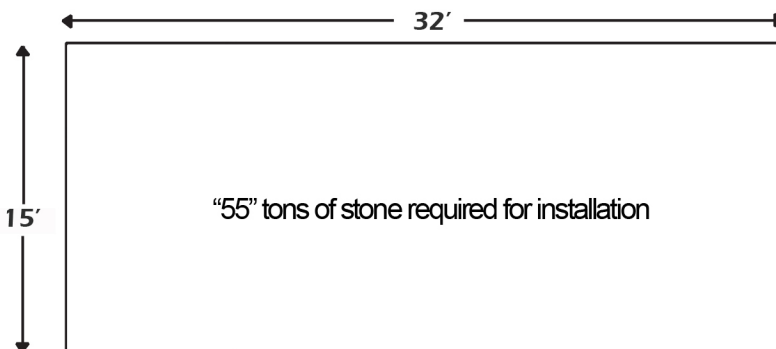

## Dig Diagram The Phoenix

It is important to have your excavator call to review the Dig Diagram prior to excavation. All dimensions are approximate. A 3" over dig must be added to the bottom for stone, along with a 2' by 3' trench from the pool hole to the area of equipment placement for plumbing and wiring.