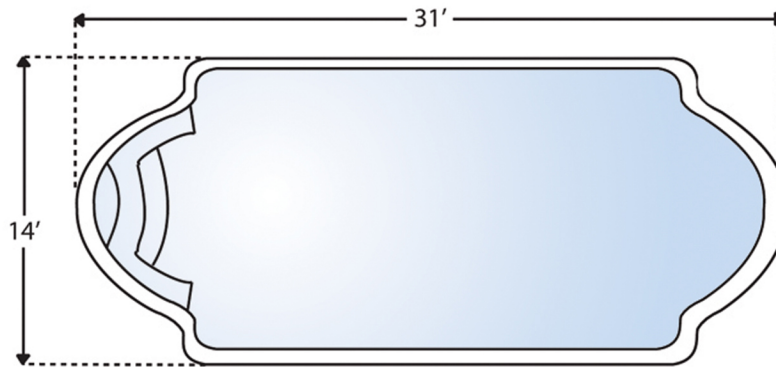

## Dig Diagram The Phoenix

It is important to have your excavator call to review the Dig Diagram prior to excavation. All dimensions are approximate. A 3" over dig must be added to the bottom for stone, along with a 2' by 3' trench from the pool hole to the area of equipment placement for plumbing and wiring.